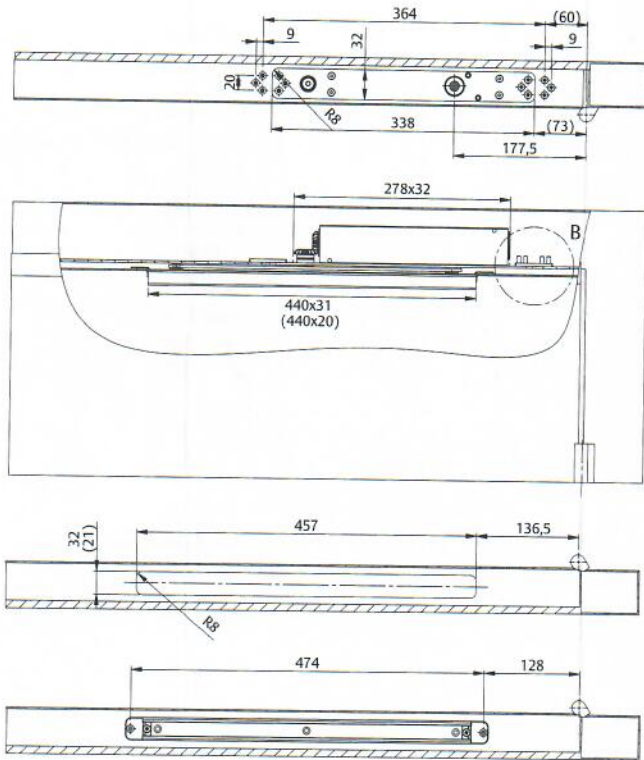

Metal doors: frame installation

Metal doors: door installation

*
 9mm = with standard concealed door closer
 13mm = version with 4 mm spindle extension
 17 mm = version with 8 mm spindle extension

ASSA ABLOY is the global leader in door opening solutions, dedicated to satisfying end-user needs for security, safety and convenience.