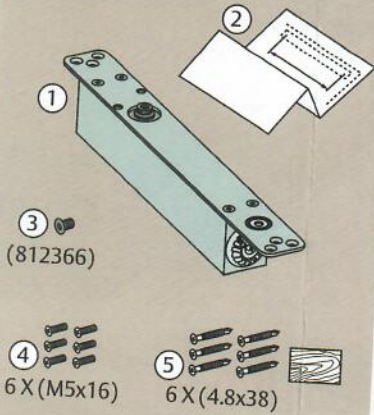

DC860/ DC840