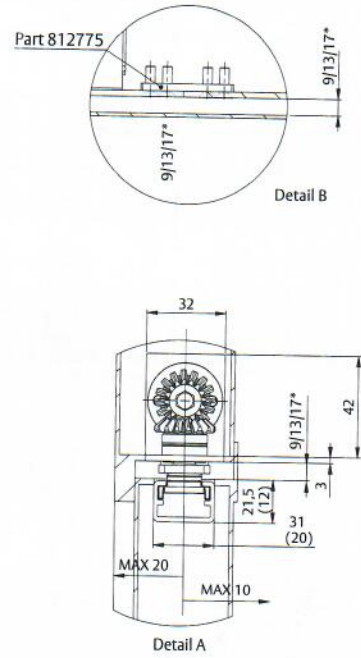

Metal doors: frame installation

Metal doors: door installation

*
 9mm = with standard concealed door closer
 13mm = version with 4 mm spindle extension
 17 mm = version with 8 mm spindle extension

ASSA ABLOY is the global leader in door opening solutions, dedicated to satisfying end-user needs for security, safety and convenience.