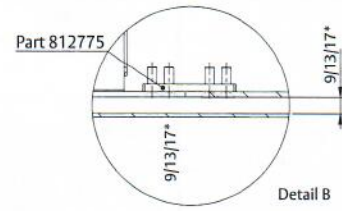

Metal doors: frame installation