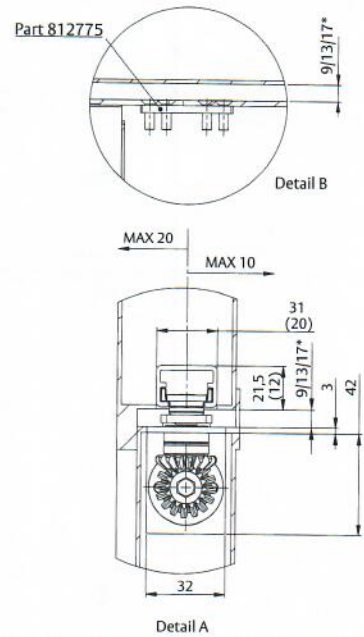

Metal doors: frame installation

Metal doors: door installation

*
 9mm = with standard concealed door closer
 13mm = version with 4 mm spindle extension
 17 mm = version with 8 mm spindle extension

ASSA ABLOY is the global leader in door opening solutions, dedicated to satisfying end-user needs for security, safety and convenience.