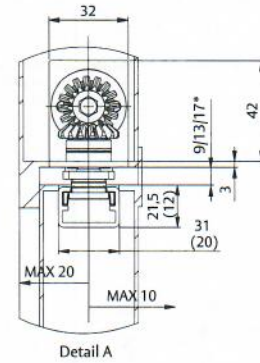

Metal doors: frame installation

Metal doors: door installation

*
 9mm = with standard concealed door closer
 13mm = version with 4 mm spindle extension
 17 mm = version with 8 mm spindle extension

ASSA ABLOY is the global leader in door opening solutions, dedicated to satisfying end-user needs for security, safety and convenience.

ASSA ABLOY

Abloy Oy
 P.O.Box 108
 80101 Joensuu
 FINLAND
 Tel.: +358-20 599 2501
 Fax: +358-20 599 2209

www.assaabloy.com

Metal doors: frame installation

Metal doors: door installation

*
 9mm = with standard concealed door closer
 13mm = version with 4 mm spindle extension
 17 mm = version with 8 mm spindle extension