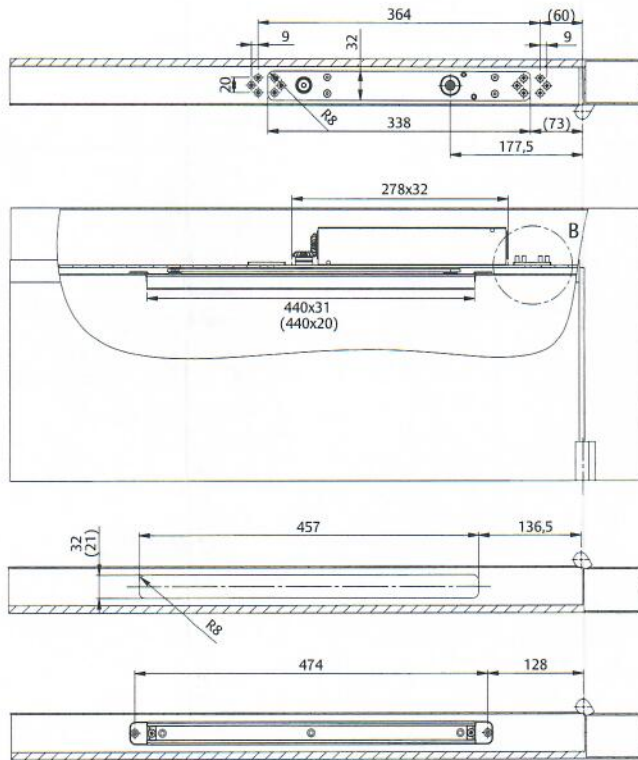

Metal doors: frame installation

Metal doors: door installation

*
 9mm = with standard concealed door closer
 13mm = version with 4 mm spindle extension
 17 mm = version with 8 mm spindle extension

ASSA ABLOY is the global leader in door opening solutions, dedicated to satisfying end-user needs for security, safety and convenience.

ASSA ABLOY

Abloy Oy
 P.O.Box 108
 80101 Joensuu
 FINLAND
 Tel.: +358-20 599 2501
 Fax: +358-20 599 2209

www.assaabloy.com

Metal doors: frame installation

Metal doors: door installation

*
 9mm = with standard concealed door closer
 13mm = version with 4 mm spindle extension
 17 mm = version with 8 mm spindle extension