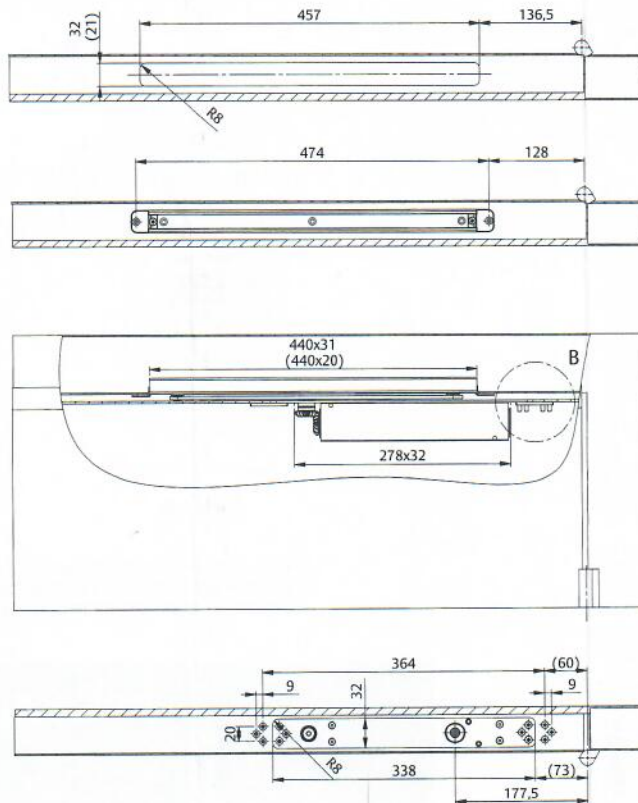

ASSA ABLOY

Abloy Oy
 P.O.Box 108
 80101 Joensuu
 FINLAND
 Tel.: +358-20 599 2501
 Fax: +358-20 599 2209

www.assaabloy.com

Metal doors: frame installation

Metal doors: door installation

*
 9mm = with standard concealed door closer
 13mm = version with 4 mm spindle extension
 17 mm = version with 8 mm spindle extension