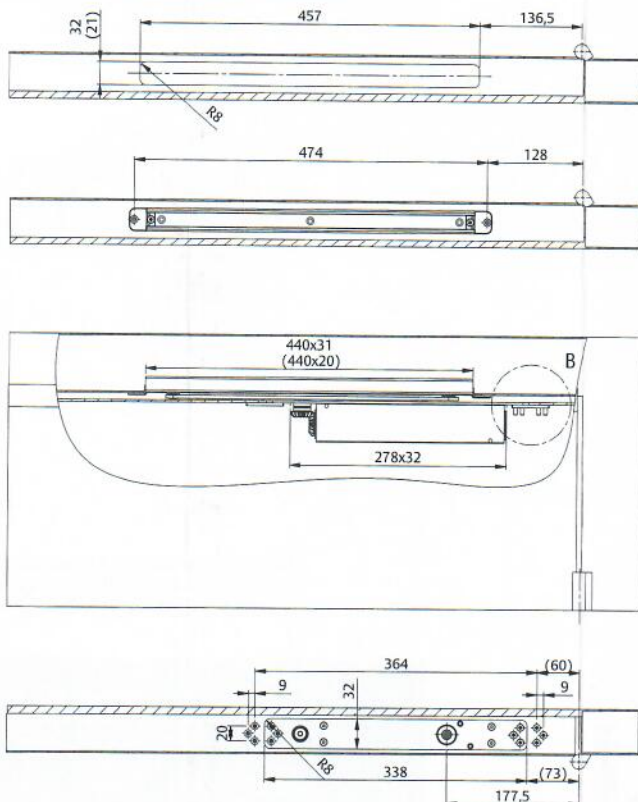

Metal doors: frame installation

Metal doors: door installation

*
 9mm = with standard concealed door closer
 13mm = version with 4 mm spindle extension
 17 mm = version with 8 mm spindle extension

ASSA ABLOY is the global leader in door opening solutions, dedicated to satisfying end-user needs for security, safety and convenience.