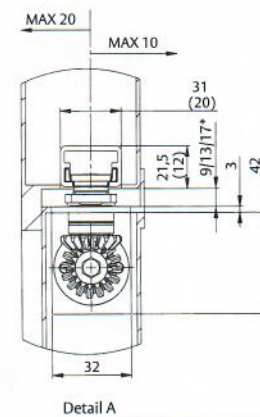

Metal doors: frame installation

Metal doors: door installation

*
 9mm = with standard concealed door closer
 13mm = version with 4 mm spindle extension
 17 mm = version with 8 mm spindle extension

ASSA ABLOY is the global leader in door opening solutions, dedicated to satisfying end-user needs for security, safety and convenience.

ASSA ABLOY

Abloy Oy
 P.O.Box 108
 80101 Joensuu
 FINLAND
 Tel.: +358-20 599 2501
 Fax: +358-20 599 2209

www.assaabloy.com

Metal doors: frame installation

Metal doors: door installation

*
 9mm = with standard concealed door closer
 13mm = version with 4 mm spindle extension
 17 mm = version with 8 mm spindle extension