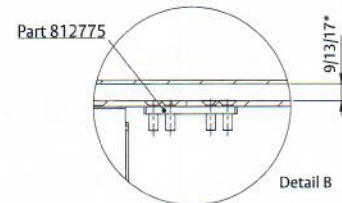

ASSA ABLOY

Abloy Oy
 P.O.Box 108
 80101 Joensuu
 FINLAND
 Tel.: +358-20 599 2501
 Fax: +358-20 599 2209

www.assaabloy.com

Metal doors: frame installation

Metal doors: door installation

*
 9mm = with standard concealed door closer
 13mm = version with 4 mm spindle extension
 17 mm = version with 8 mm spindle extension